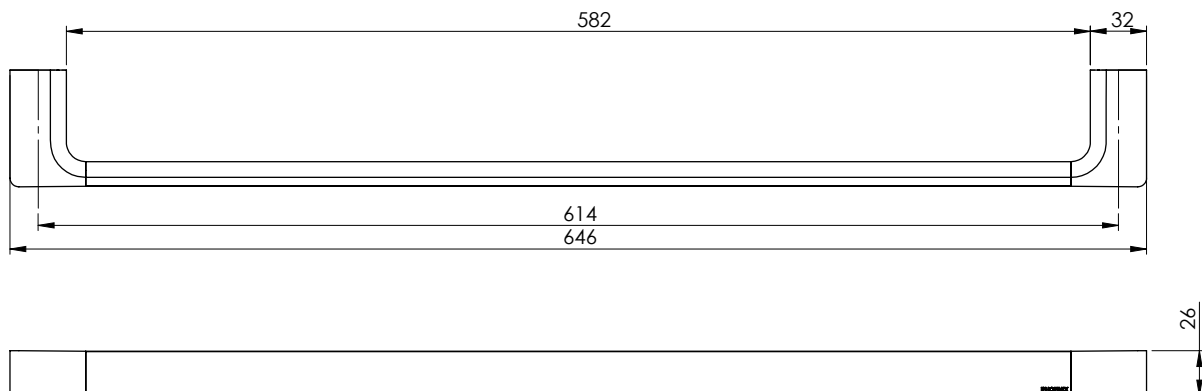

### SINGLE TOWEL RAIL 600MM

PRODUCT CODE:	GS804-12
FINISH:	BRUSHED GOLD
WELS:	N/A

AVAILABLE IN:

#### PACKAGING INCLUDES

- 1 x Single towel rail 600mm
- 1 x Allen key 3mm
- 4 x Phillips pan head screws M4x35
- 4 x Plastic wall plug 30mm
- 1 x Installation instructions
- 1 x Warranty card

PLEASE [CLICK HERE](#) TO VIEW FULL WARRANTY

While we aim to ensure the specifications shown are correct at time of printing, Phoenix Tapware reserves the right to make modifications without prior notice. Always use the physical product measurements for mark-ups and roughing-in as the line drawing shown may differ from the actual product over time. All measurements are shown in millimetres.